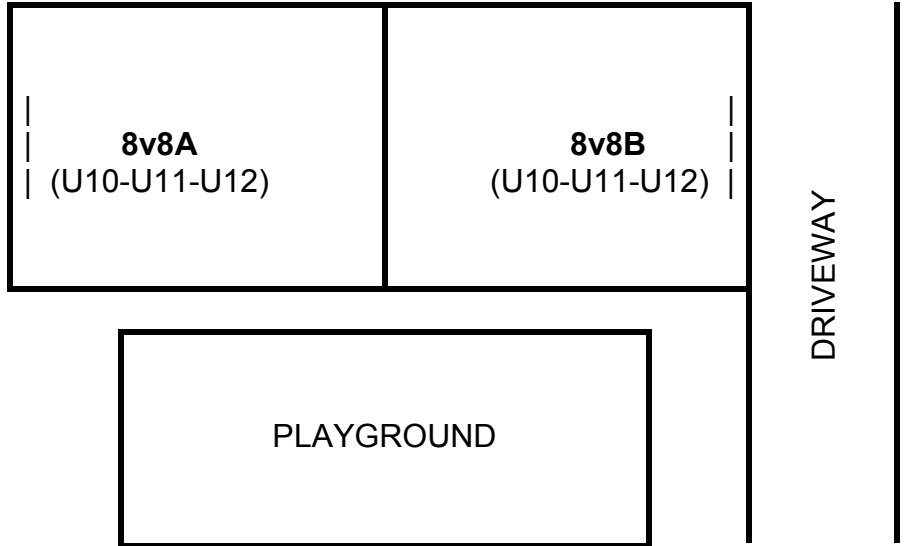

MORSE POND SCHOOL PRACTICE SCHEDULE AS OF 8 MARCH 2011

EARLY MORSE POND FIELD 4:30PM-6:00PM					
FIELD	MONDAY	TUESDAY	WEDNESDAY	THURSDAY	FRIDAY
8v8A	RESERVED FOR BABE RUTH	ADAM THOMAS U11B2 RED	RESERVED FOR BABE RUTH	AMY PETERSON U11G1	AMY PETERSON U11G1
8v8B	RESERVED FOR BABE RUTH	ABDUL FAIKY U12B1 RED	RESERVED FOR BABE RUTH	ADAM THOMAS U11B2 RED	BILL ANDRADE U13G2 RED
LATE MORSE POND FIELD 6:00PM-7:30PM					
FIELD	MONDAY	TUESDAY	WEDNESDAY	THURSDAY	FRIDAY
8v8A	RESERVED FOR BABE RUTH	SARA TURNER U10G2-2 RED	RESERVED FOR BABE RUTH		KATHLEEN MASTRIANO U12B2 RED
8v8B	RESERVED FOR BABE RUTH	GERRY DONOVAN U10G2-1 GRN	RESERVED FOR BABE RUTH	CARL CAVOSSA U10B2-2 RED	RENEE KATZIFF U10B2-1 GRN

RED	BABE RUTH HAS PRIORITY. NO PRACTICE ALLOWED THIS DAY
GREEN	THIS SPACE IS AVAILABLE TO RESERVE FOR YOUR PRACTICE
YELLOW	TEAM IS PRACTICING ON INAPPROPRIATELY SIZED FIELD
BLUE	TEAM HAS ONLY ONE PRACTICE SCHEDULED